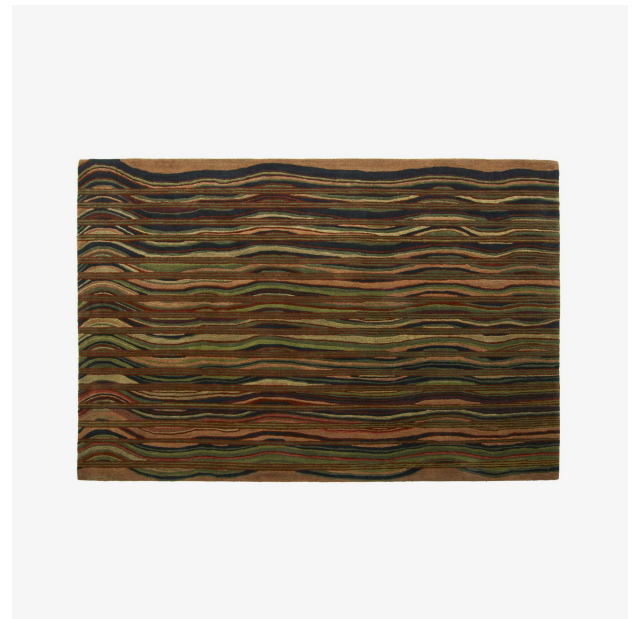

RUG GREEN STRATA

Designer

Hélène Poiraud

Technical characteristics

Hand tufted rug 100% New Zealand wool.

Sizes

Width 78 " | Length 118 " | Weight 68.343 lb