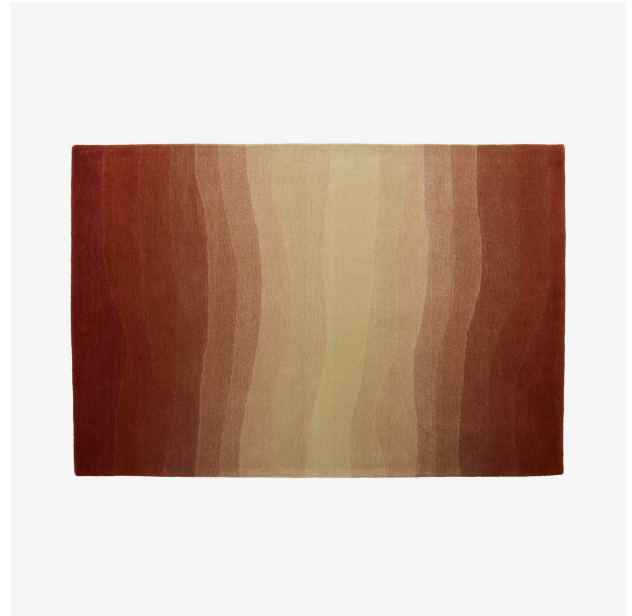

# RUG MIRAGE

## Technical characteristics

Hand tufted rug, 100% wool with  
heathered effect.