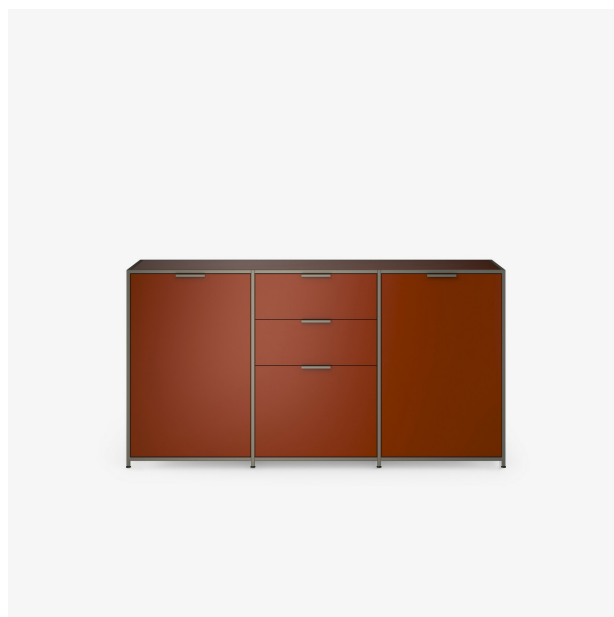

SIDEBOARD 2 DOORS + 3 DRAWERS DITA

Designer

Pagnon & Pelhaître

Technical characteristics

Sizes

Height 34 " | Width 64 " | Depth 17 "