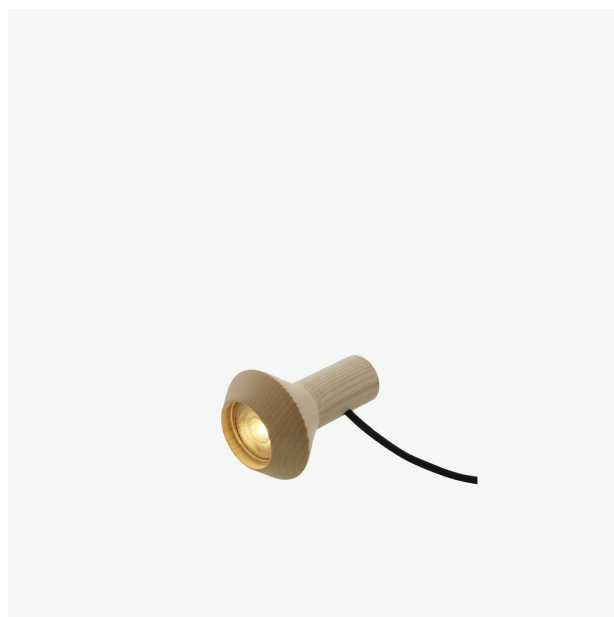

# PORTABLE LIGHT CLAMPY

**Designer**

e27, Tim Brauns

## **Sizes**

Width 5 " | Diameter 3 "