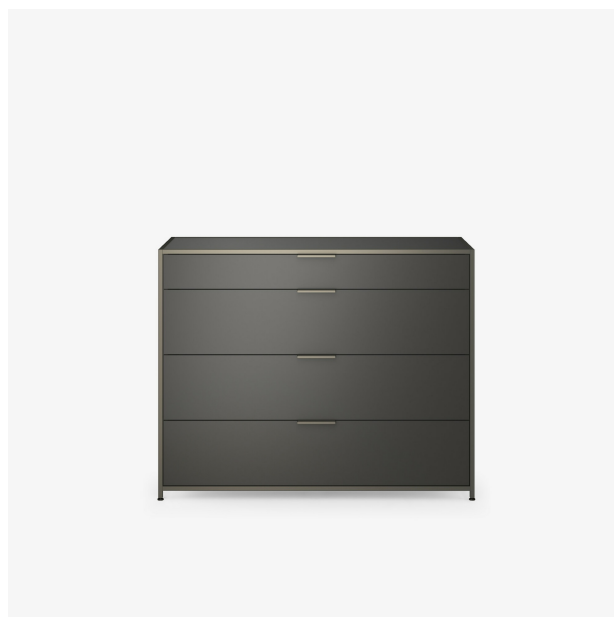

# DRESSER 4 DRAWERS DITA

## Sizes

Height 34 " | Width 42 " | Depth 19 "