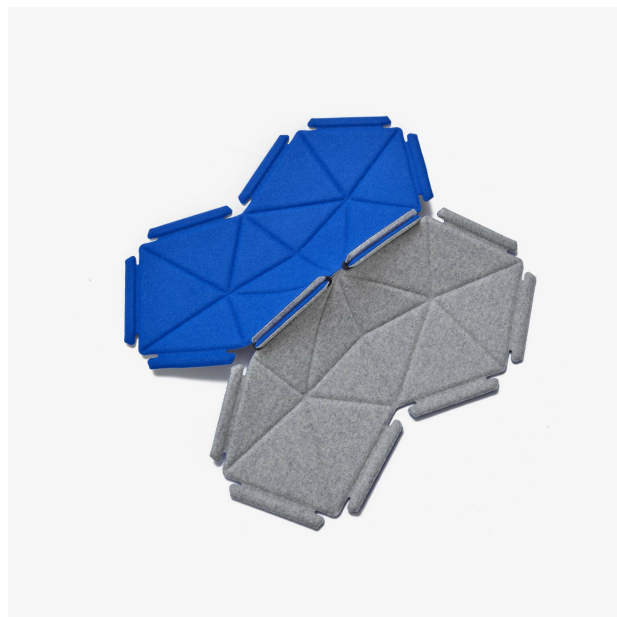

**PACK OF 24
PIECES
DIVINA
MELANGE /
DIVINA
120/756 -
PERLE/AZUR
CLOUDS**

Sizes

Weight 11.023 lb

Designer

R. & E. Bouroullec

Technical characteristics