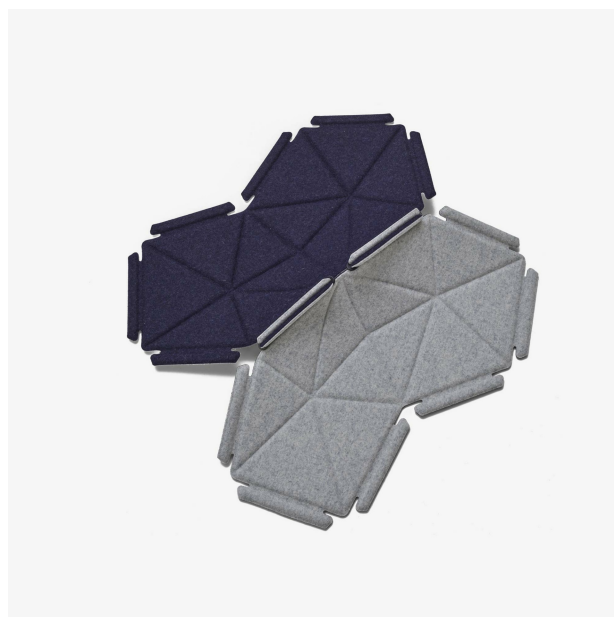

# PACK OF 24 PIECES DIVINA MD 713/783 - GIVRE/ENCRE CLOUDS

## Sizes

Weight 11.023 lb

## Technical characteristics

CLOUDS is an innovative, colourful decorative motif concept. Each piece is bicolor (double-sided), bringing together 2 colors of Divina fabric. Pieces are linked by elastic ribbon. Whether placed on the ground, fixed to a wall (a wall fixing system is supplied with each pack) or suspended from the ceiling via 2 rails (priced separately), they produce a unique tri-dimensional effect. Supplied in packs of 8 or 24 per color combination.