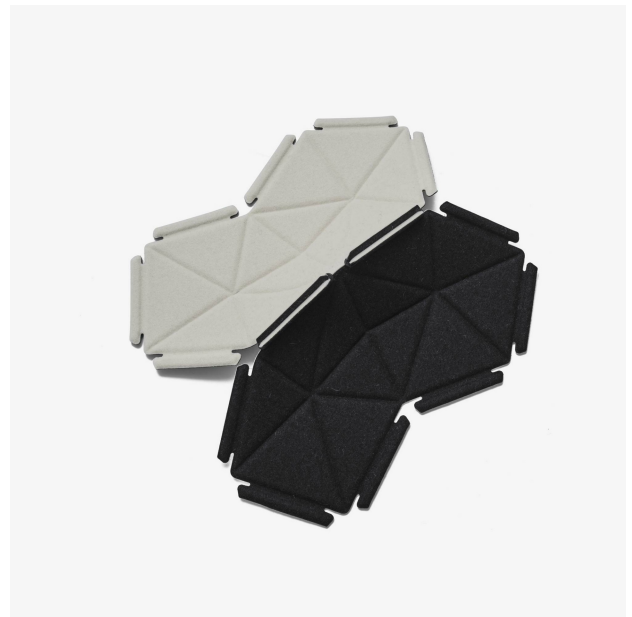

# CLOUDS

## Technical characteristics

CLOUDS is an innovative, colourful decorative motif concept. Each piece is bicolor (double-sided), bringing together 2 colors of Divina fabric. Pieces are linked by elastic ribbon. Whether placed on the ground, fixed to a wall (a wall fixing system is supplied with each pack) or suspended from the ceiling via 2 rails (priced separately), they produce a unique tri-dimensional effect. Supplied in packs of 8 or 24 per color combination.