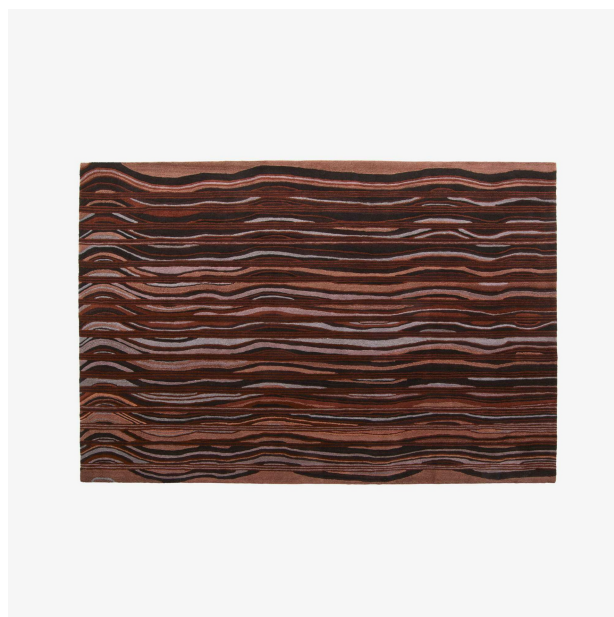

## Technical characteristics

Hand tufted rug 100% New Zealand wool.