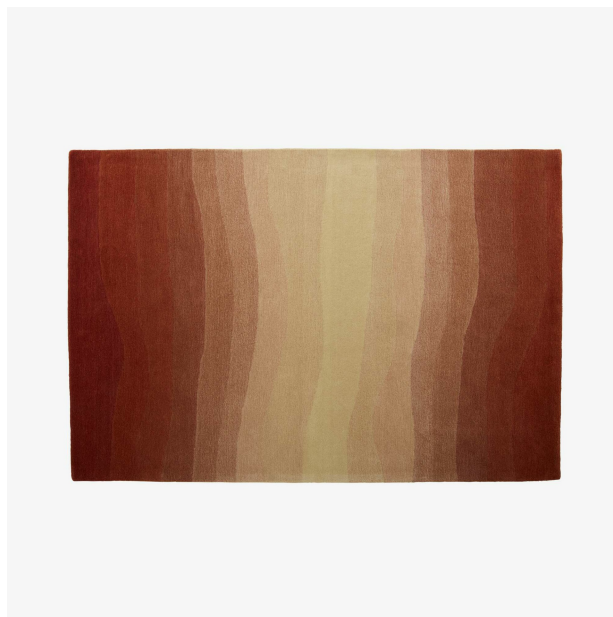

MIRAGE

Designer

Hélène Poiraud

Technical characteristics

Hand tufted rug, 100% wool with heathered effect.

PRODUCTS

RUG

Sizes