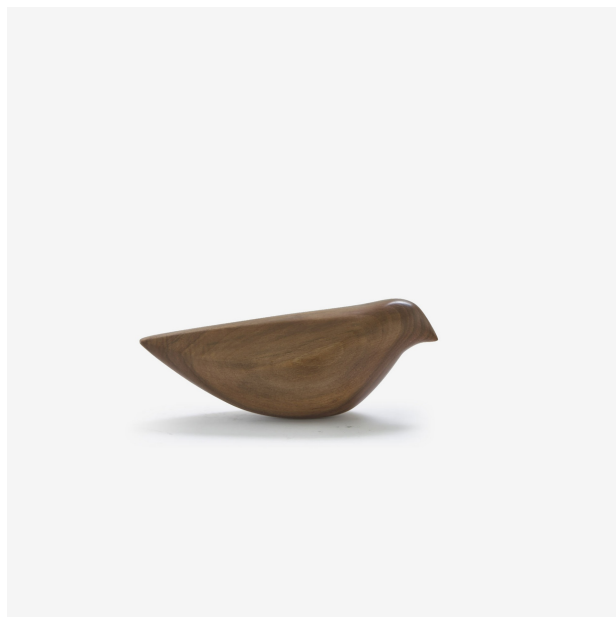

KOTORI

Designer

Marie C Dorner

Technical characteristics

Kotori means 'little bird' in Japanese. Fitting into the palm of the hand, it has a calming power; it is soft. Decorative bird in transparent varnished solid walnut, incorporating the designer's signature.

PRODUCTS

DECORATIVE BIRD WALNUT

Sizes

Height 3 "
Width 2 "
Length 7 "
Weight 0.816 lb