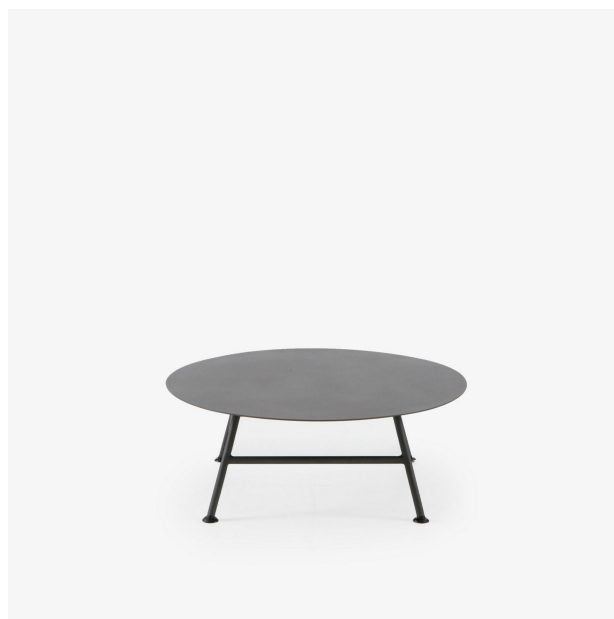

GARDEN PACK

Designer

LucidiPevere

Technical characteristics

Designed to accompany the BACKPACK seating, GARDEN PACK may be used both indoors and outdoors. Occasional table in charbon-lacquered aluminum equipped with black plastic gliders.

PRODUCTS

LOW TABLE

Sizes

Height 11 "

Diameter 31 "

Weight 26.455 lb