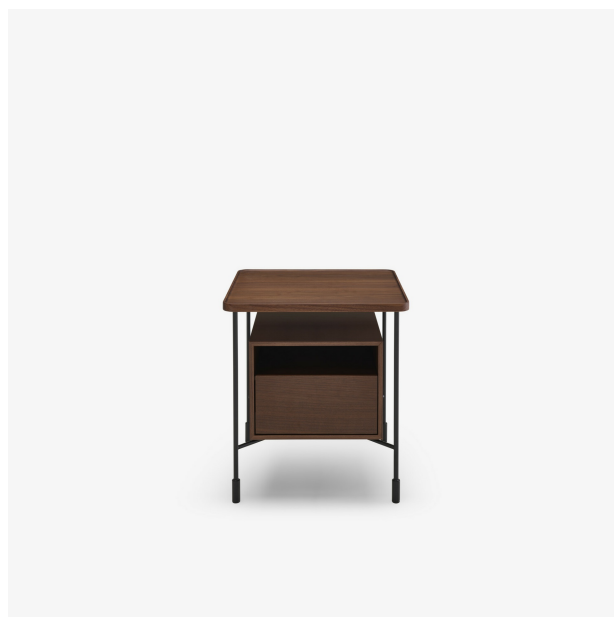

PASSEPARTOUT

Designer

Philippe Nigro

Technical characteristics

More than just a bedside table, Passepartout has been designed to be the acolyte of your interior, both literally and metaphorically, in the intimacy of the bedroom or next to a settee, always with the ability to combine order with the disorder of its secret drawer... Bedside table in dark walnut with black base.

PRODUCTS

NIGHT CHEST

Sizes

Height 19 "

Width 17 "

Depth 16 "

Weight 35.274 lb