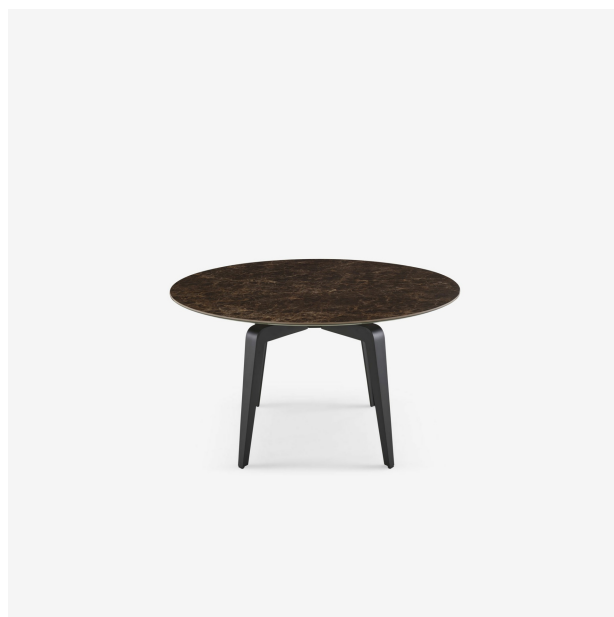

ODESSA

Designer

Mauro Lipparini

Technical characteristics

PRODUCTS

ROUND DINING TABLE BLACK LACQUERED BASE

Sizes

Height 29 "
Diameter 51 "
Weight 231.485 lb

ROUND DINING TABLE BLACK LACQUERED BASE

Sizes

Height 29 "
Diameter 51 "
Weight 231.485 lb

ROUND DINING TABLE BLACK LACQUERED BASE

More information on
www.ligne-roset.com

ligne roset[®]
depuis 1860

© Ligne Roset 2025

Sizes

Height 29 "
Diameter 51 "
Weight 231.485 lb

ROUND DINING TABLE WHITE LACQUERED BASE

Sizes

Height 29 "
Diameter 51 "
Weight 231.485 lb

OVAL DINING TABLE BLACK LACQUERED BASE

Sizes

Height 29 "
Width 94 "
Depth 51 "
Weight 377.74 lb

OVAL DINING TABLE BLACK LACQUERED BASE

Sizes

Height 29 "
Width 94 "
Depth 51 "
Weight 377.74 lb

OVAL DINING TABLE BLACK LACQUERED BASE

Sizes

Height 29 "
Width 94 "
Depth 51 "
Weight 377.74 lb

OVAL DINING TABLE WHITE LACQUERED BASE