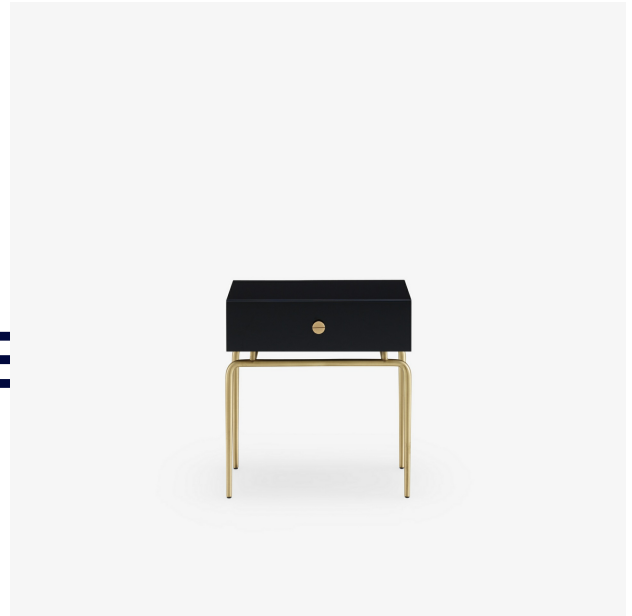

BEDSIDE TABLE DÉBOURGEOISÉE

Designer

Desjeux Delaye

Technical specifications

Funny little pieces, attractive and timeless, which will bring a quirky touch to a Haussmannian apartment, a contemporary home or a relaxed second home : this was what Michel Roset was counting on when he decided to put the Débourgeoisée bedside table and console into production. Base and handle(s) in brass-lacquered steel. - Bedside table : chest with drawer in gloss black lacquered MDF. Drawer on invisible runners with controlled closing. - Console : chest with 2 drawers in gloss black lacquered MDF. Drawers on invisible runners with controlled closing.

Dimensions

Height 500 mm | Width 450 mm | Depth 330 mm |
Weight 14 kg