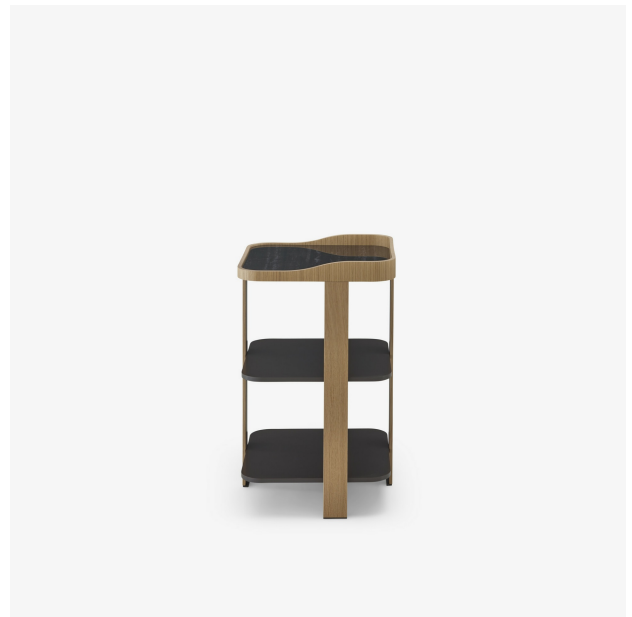

# BEDSIDE TABLE POSTMODERNE

## Technical specifications

THE CONCEPT For Eric Jourdan's new family of storage, everything revolves around a language of forms. It is the design which guided the project, the pencil draw, adjusted, proportioned the constituent elements of the piece, balancing the tops, for example, with the staggered legs. In its light, asymmetrical, hollowed appearance one recognises the rounded forms so beloved of Eric Jourdan. BEDSIDE TABLE Edging in 8 mm multi-ply clad in natural oak, black-stained oak or walnut veneer, with a flat metal reinforcement centre back for rigidity. Choice of 8 finish associations - see following page. TV UNIT Edging in 8 mm multi-ply clad in natural oak, black-stained oak or walnut veneer. Base finished in natural oak, black-stained oak or walnut veneer, with a flat metal reinforcement centre back for rigidity.

## Dimensions

Height 650 mm | Width 400 mm | Depth 400 mm

More information on  
[www.ligne-roset.com](http://www.ligne-roset.com)

**ligne roset**<sup>®</sup>  
depuis 1860

© Ligne Roset 2025

This TV unit boasts a concealed niche (overhang to left) ; its interior is lacquered to match the exterior; niche is opened with a push catch. A cable port and ventilation grille can be found to the rear of the carcass. Choice of 8 finish associations - see following page.