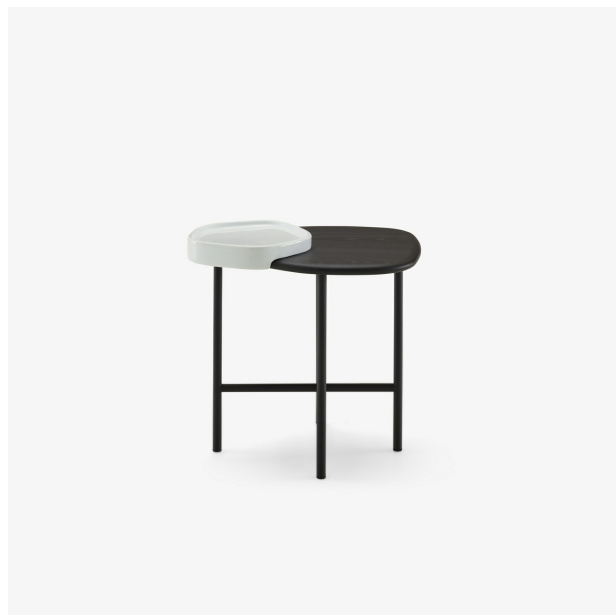

OCCASIONAL TABLE LEWA

Designer

Sebastian Herkner

Technical specifications

Dimensions

Height 467 mm | Width 513 mm | Depth 395 mm