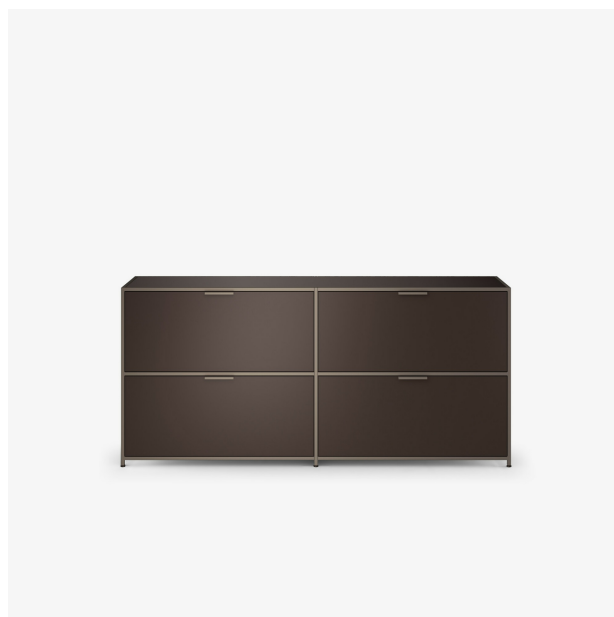

SIDEBOARD DITA LIVING ROOM

Designer

Pagnon & Pelhaître

Technical specifications

Dimensions

Height 789 mm | Width 1,700 mm | Depth 450 mm