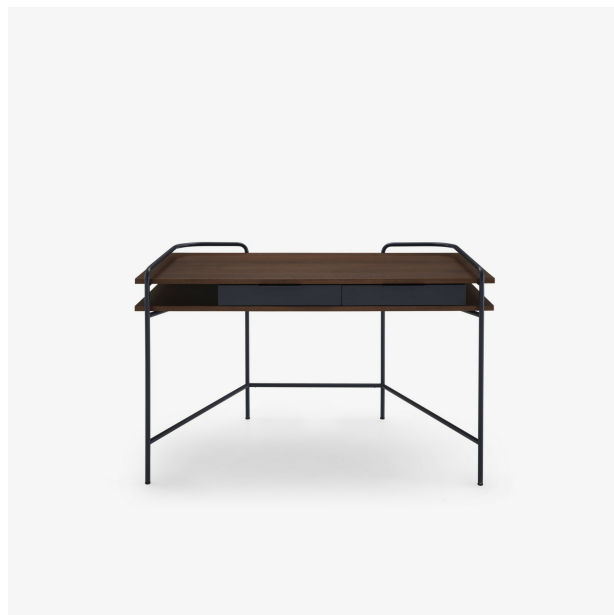

# DESK ALANDO

Designer

Eric Jourdan

## Dimensions

Height 793 mm | Width 1,300 mm | Depth 668 mm |  
Weight 49 kg