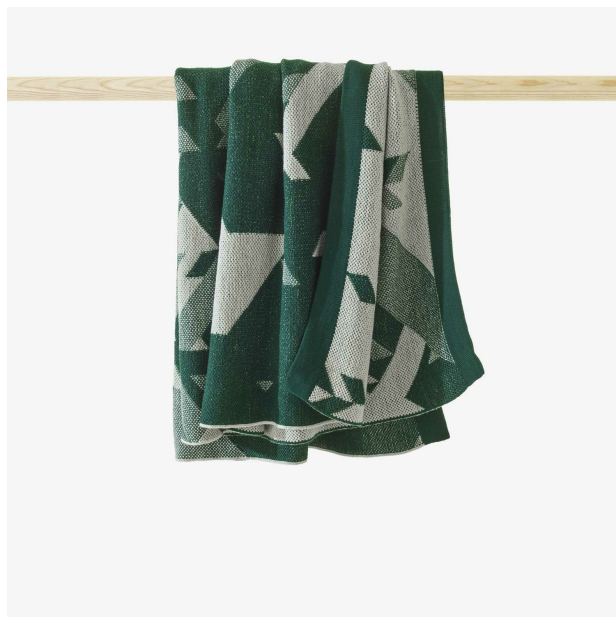

CILOS

Designer

R. & E. Bouroullec

PRODUCTS

PLAID GREEN

Dimensions

Width 1,500 mm

Length 1,700 mm