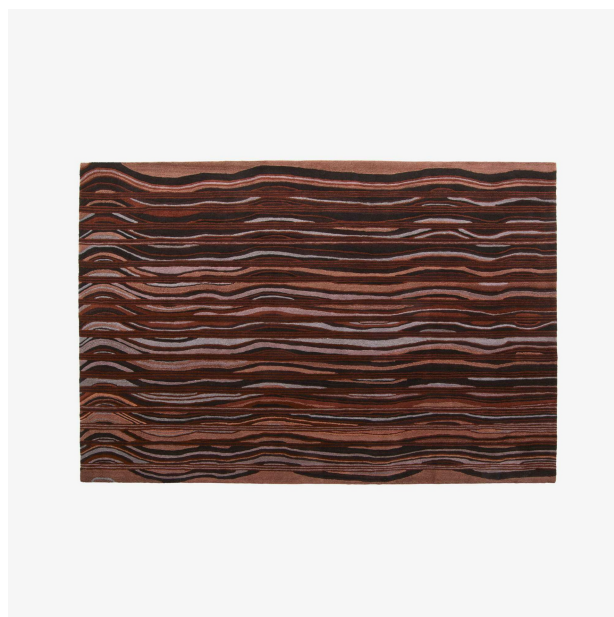

STRATA

Designer

Hélène Poiraud

Technical specifications

Hand tufted rug 100% New Zealand wool.

PRODUCTS

RUG POUDRÉ

Dimensions

Width 2,000 mm
Length 3,000 mm
Weight 31 kg

RUG GREEN

Dimensions

Width 2,000 mm
Length 3,000 mm
Weight 31 kg