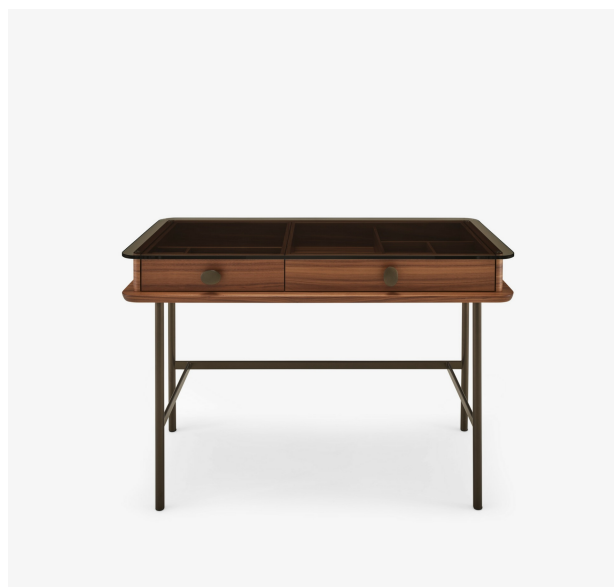

INDISCRET

Designer

Constance Frapolli

PRODUCTS

DESK - SECRETAIRE

Dimensions

Height 750 mm

Width 1,100 mm

Depth 550 mm

Weight 46.8 kg

Technical specifications