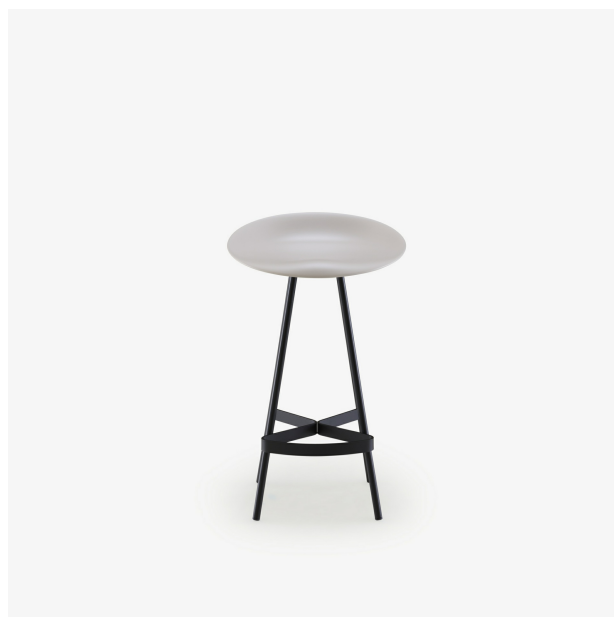

LOW STOOL ARGILE BERRETTO

Designer

Claudio Dondoli & Marco Pocci

Dimensions

Height 710 mm | Seat height 650 mm | Diameter 440 mm |
Seats 1 place | Weight 8.2 kg

Description

Fixed stool with structure in satin black lacquered steel and seat shell in satin-finish moulded polyurethane. Footrest is 20 cm from the floor. The distance between the seat and footrest is 41 cm.