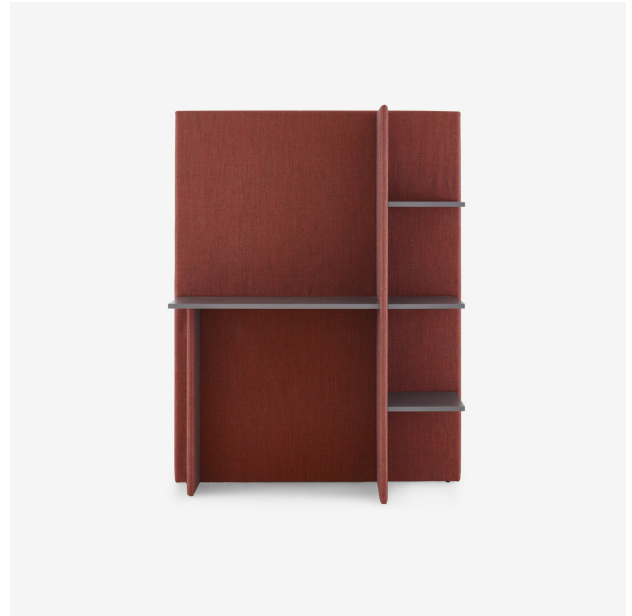

SCREEN SOFTWALL

Designer

Busetti Garuti Redaelli

Dimensions

Height 1,570 mm | Width 1,200 mm | Depth 405 mm |
Weight 45.5 kg

Technical characteristics

QUALITY OF MANUFACTURE

Multifunctional screen in panels of MDF upholstered in fire retardant polyether foam and covered on both sides in fire retardant Kvadrat Canvas laine fabric (90 % wool / 10 % polyamide) – choice of 45 colours. Shelves in MDF finished in satin anthracite-stained ash veneer create shelving and a small work surface. Dimensions of work surface: W 83 D 36; thickness 1.9 cm. Dimensions of shelves: W 31 D 36; thickness 1.9 cm. Distance between shelves: 38 cm. Max. load per shelf: 10 kg. Screen is equipped with 4 adjustable jacks.