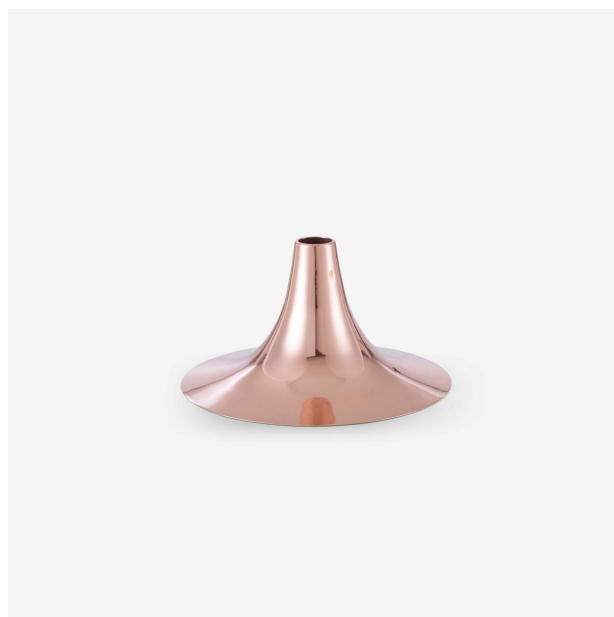

VASE GLOSS COPPER KASCHKASCH

Designer

Kaschkasch

Description

Gloss-finish transparent varnished polished copper. Internal vase in clear glass (H 11 Ø 8 cm).

Technical characteristics

Dimensions

Height 120 mm | Diameter 220 mm | Weight 0.83 kg