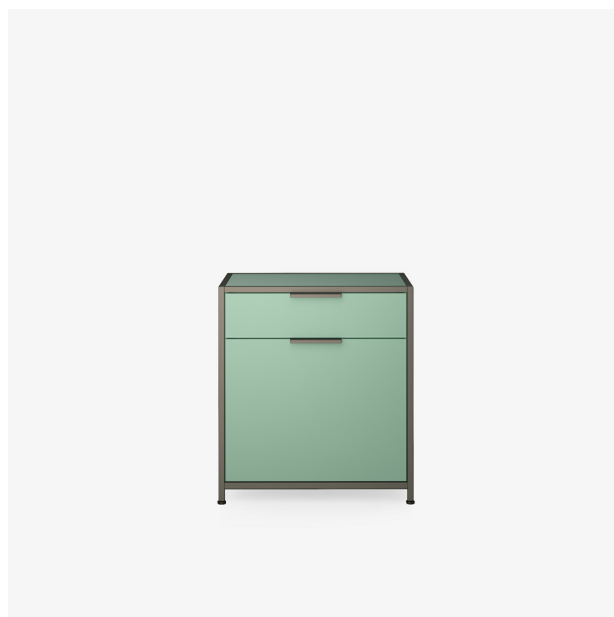

BEDSIDE TABLE 1 DRAWER + 1 DOOR DITA LIVING ROOM

Designer

Pagnon & Pelhaître

Dimensions

Height 556 mm | Width 492 mm | Depth 360 mm

Technical characteristics