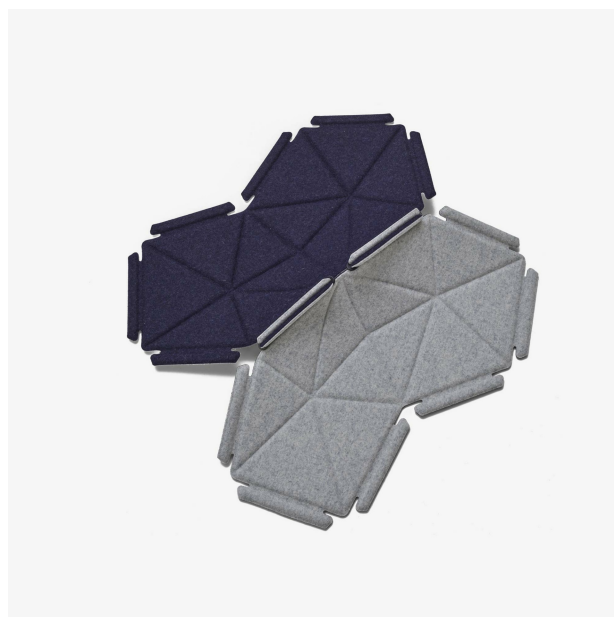

PACK OF 24 PIECES DIVINA MD 713/783 - GIVRE/ENCRE CLOUDS

Designer

R. & E. Bouroullec

Dimensions

Weight 5 kg

Technical characteristics

CLOUDS is an innovative, colourful decorative motif concept. Each piece is bicolour (double-sided), bringing together 2 colours of Divina fabric. Pieces are linked by elastic ribbon. Whether placed on the ground, fixed to a wall (a wall fixing system is supplied with each pack) or suspended from the ceiling via 2 rails (priced separately), they produce a unique tri-dimensional effect. Supplied in packs of 8 or 24 per colour combination.