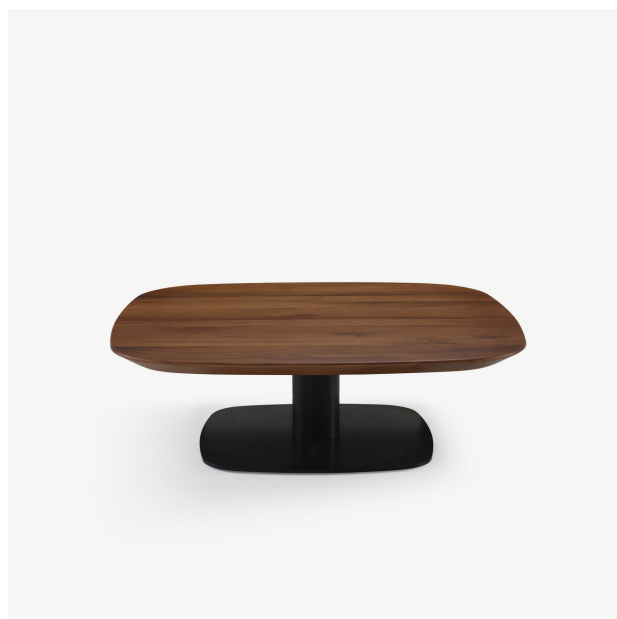

LOW TABLE WALNUT TOP BLACK LACQUERED BASE ALSTER

Designer

Emmanuel Dietrich

Dimensions

Technical characteristics