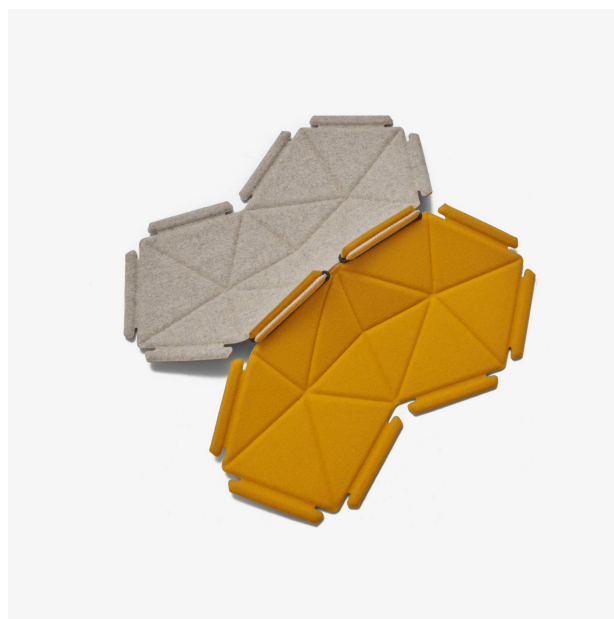

PACK OF 8 PIECES DIVINA MD / DIVINA 213/426 - ALBATRE/SOLEIL CLOUDS

Dimensions
Weight 1.667 kg

Designer

R. & E. Bouroullec

Technical characteristics

CLOUDS is an innovative, colourful decorative motif concept. Each piece is bicolour (double-sided), bringing together 2 colours of Divina fabric. Pieces are linked by elastic ribbon. Whether placed on the ground, fixed to a wall (a wall fixing system is supplied with each pack) or suspended from the ceiling via 2 rails (priced separately), they produce a unique tri-dimensional effect. Supplied in packs of 8 or 24 per colour combination.