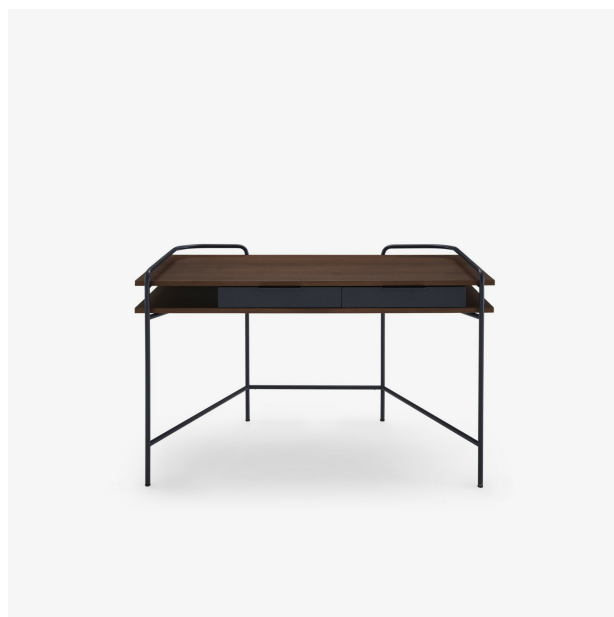

# DESK ALANDO

Designer

Eric Jourdan

Technical characteristics

## Dimensions

Height 793 mm | Width 1,300 mm | Depth 668 mm |  
Weight 49 kg