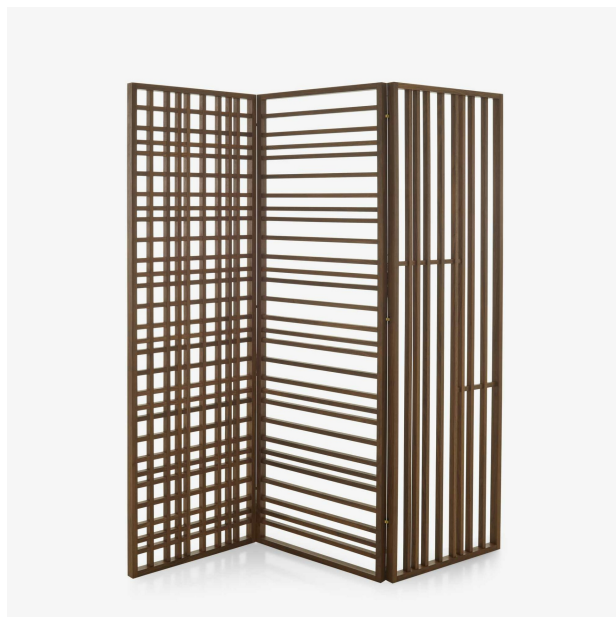

PARAVENT

Designer

Marie C Dorner

PRODUCTS

SCREEN AMERICAN WALNUT

Dimensions

Height 1,560 mm

Width 1,530 mm

Thickness 30 mm

Weight 18 kg

Technical characteristics

More information on
www.ligne-roset.com

ligne roset[®]
depuis 1860

© Ligne Roset 2025