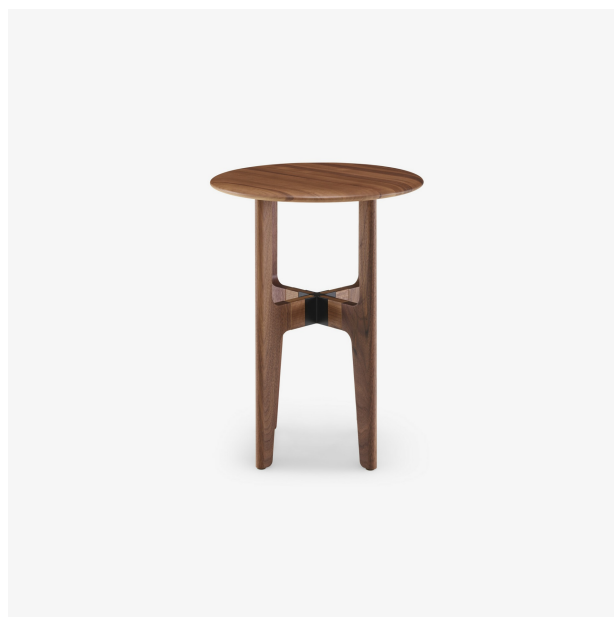

# NODUM

**Designer**

Guillaume Delvigne

## PRODUCTS

OCCASIONAL TABLE SOLID AMERICAN WALNUT HIGH  
VERSION

**Dimensions**

Height 500 mm  
Diameter 400 mm  
Weight 6.1 kg

OCCASIONAL TABLE SOLID AMERICAN WALNUT LOW  
VERSION

**Dimensions**

Height 400 mm  
Diameter 600 mm  
Weight 6.6 kg