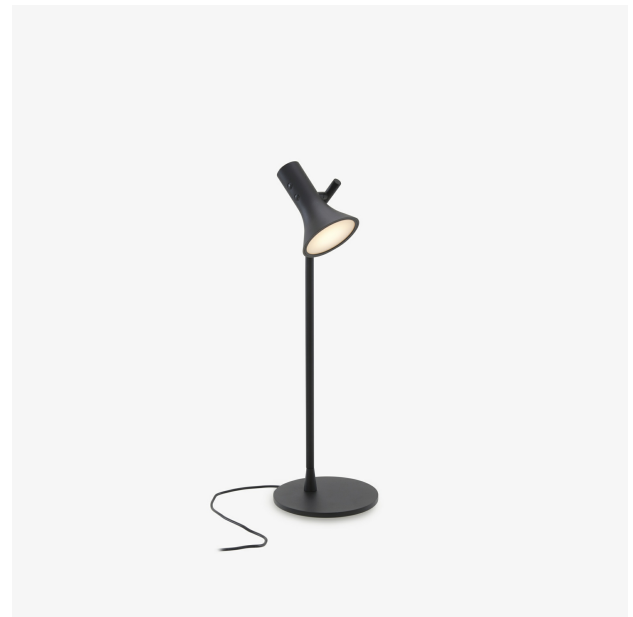

ASHA

Designer

Itamar Burstein

Technical characteristics

A first LED module located at the cylindrical end of the lampshade and protected by a PMMA diffuser, illuminates upwards: power 3W colour temperature 3000 K (warm white) 330 lumens. A second LED module located at the conical end of the lampshade and protected by a PMMA diffuser, illuminates downwards: power 7W colour temperature 3000 K (warm white) 770 lumens. Possibility of varying the intensity of each LED module independently thanks to two switch/dimmer buttons located on the side of the lampshade. Brief touch : ON /OFF. Continuous touch : dimmer - variation of the intensity. Black PVC electric cable. A first LED module located at the cylindrical end of the lampshade and protected by a PMMA diffuser, illuminates upwards: power 3W colour temperature 3000 K (warm white) 330 lumens. A second LED module located at the conical end of the lampshade and

PRODUCTS

TABLE LAMP

Dimensions

Height 510 mm
Diameter 160 mm
Weight 2.7 kg

READING LAMP

Dimensions

Height 1,610 mm
Diameter 200 mm
Weight 4.1 kg

More information on
www.ligne-roset.com