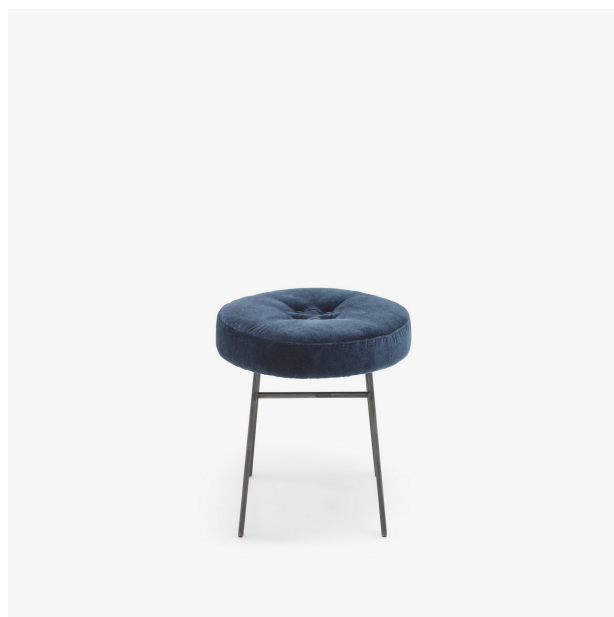

ILOT

Designer

Amaury Poudray

PRODUCTS

HIGH STOOL MADE TO ORDER

Dimensions

Seat height 500 mm

Diameter 430 mm

Weight 6.8 kg

Seats 1 place

Technical characteristics

More information on
www.ligne-roset.com

ligne roset®
depuis 1860

© Ligne Roset 2025