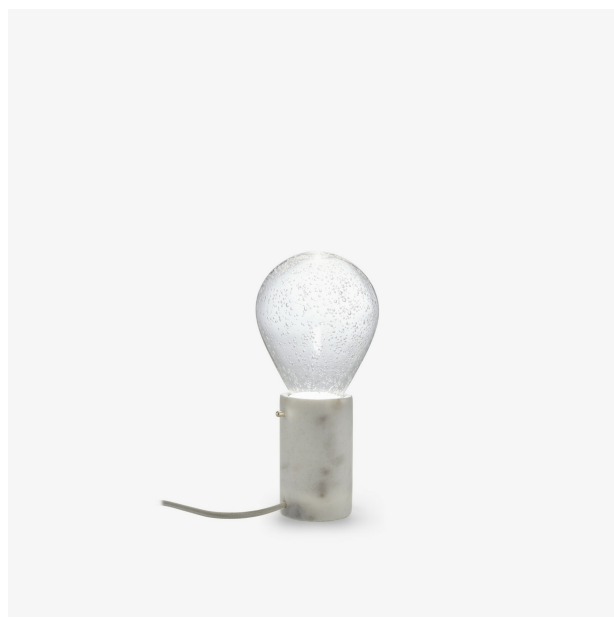

TABLE LAMP MAYFLY

Designer

Patrick Zulauf

Description

Table lamp with cylindrical white marble base (H 11 Ø 7 cm), topped with a mouth-blown glass shade in the shape of an inverted water droplet with bubble motif. White textile cable. White manual switch. Supplied with 1 x 5W Gu10 dichroic LED bulb, angle of diffusion 36°, colour temperature 3,000 K (warm white), 400 Lumens.

Technical characteristics

Dimensions

Height 250 mm | Diameter 120 mm | Weight 1.27 kg