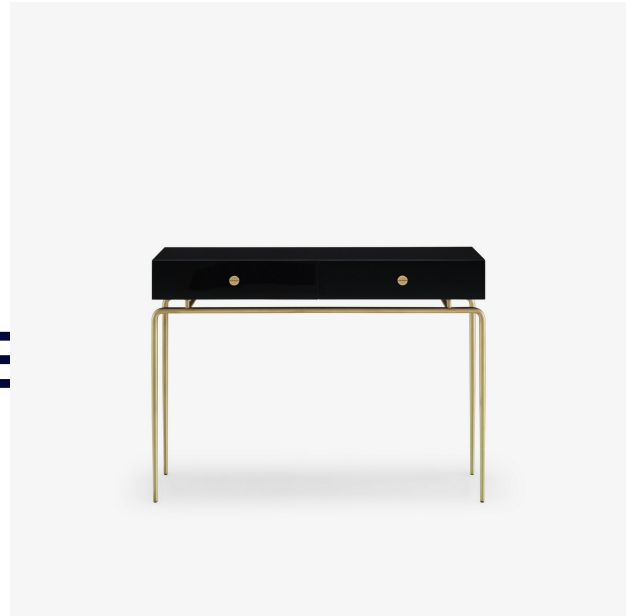

CONSOLE TABLE DÉBOURGEOISÉE

Designer

Desjeux Delaye

Technical characteristics

Funny little pieces, attractive and timeless, which will bring a quirky touch to a Haussmannian apartment, a contemporary home or a relaxed second home : this was what Michel Roset was counting on when he decided to put the Débourgeoisée bedside table and console into production. Base and handle(s) in brass-lacquered steel. - Bedside table : chest with drawer in gloss black lacquered MDF. Drawer on invisible runners with controlled closing. - Console : chest with 2 drawers in gloss black lacquered MDF. Drawers on invisible runners with controlled closing.

Dimensions

Height 750 mm | Width 1,020 mm | Depth 330 mm |
Weight 27.5 kg