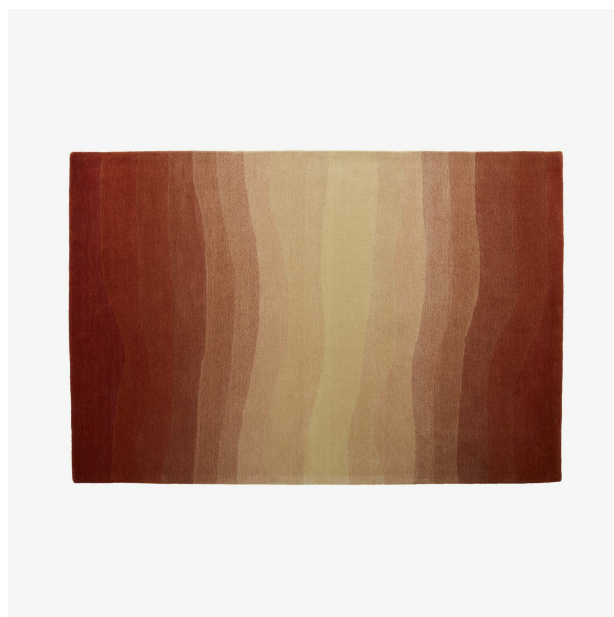

RUG MIRAGE

Designer

Hélène Poiraud

Technical characteristics

Dimensions

Width 2,000 mm | Length 3,000 mm | Weight 30 kg