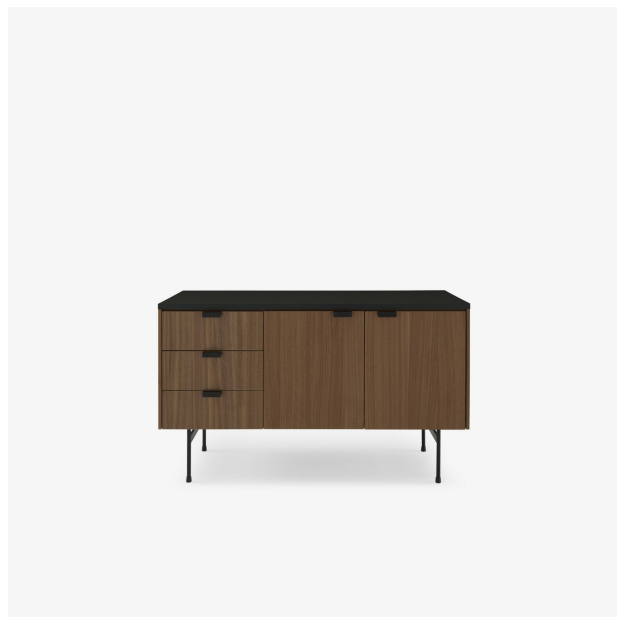

# SIDEBOARD WALNUT + BLACK FENIX LAMINATE BASE IN CIRCULAR TUBING TANIS

## Dimensions

Height 728 mm | Width 1,220 mm | Depth 533 mm |  
Weight 79 kg

## Technical characteristics

DESIGN PRODUCT : In 2023, Ligne Roset is reissuing two models by Pierre Paulin created in 1954 to accompany the Tanis desk. The first one is the F061 sideboard and the second one is the F181 sofa end table/bedside table. These two pieces are in the same finishes as the Tanis desk.