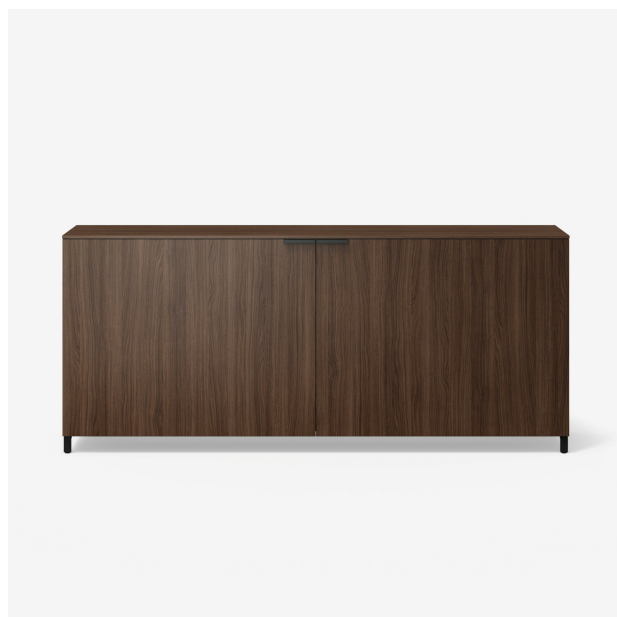

# SIDEBOARD COPLANAR DOORS DARK WALNUT C 2H EVERYWHERE

## Designer

Christian Werner

## Dimensions

Height 848 mm | Width 1,963 mm | Depth 440 mm