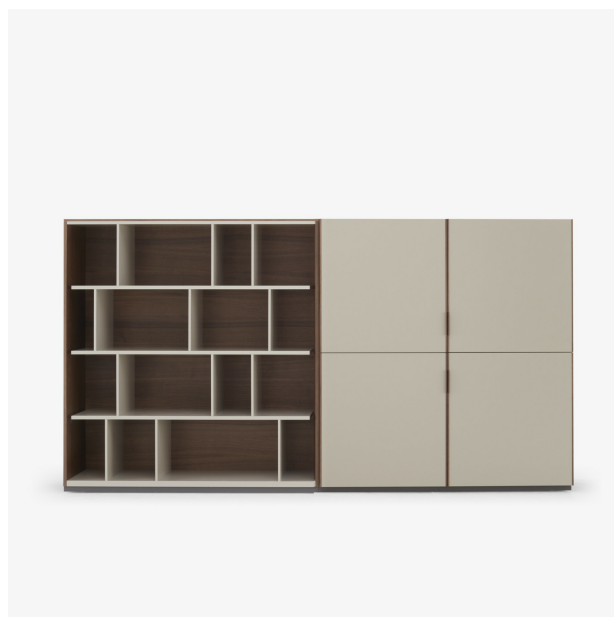

# COMPOSITION CANALETTO

Designer

Mauro Lipparini

Technical characteristics

Dimensions