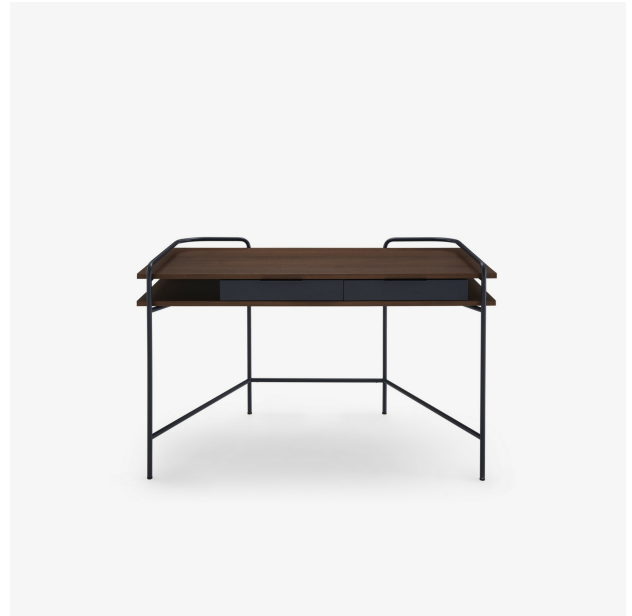

DESK ALANDO

Designer

Eric Jourdan

Technical characteristics

Dimensions

Height 793 mm | Width 1,300 mm | Depth 668 mm |

Weight 49 kg