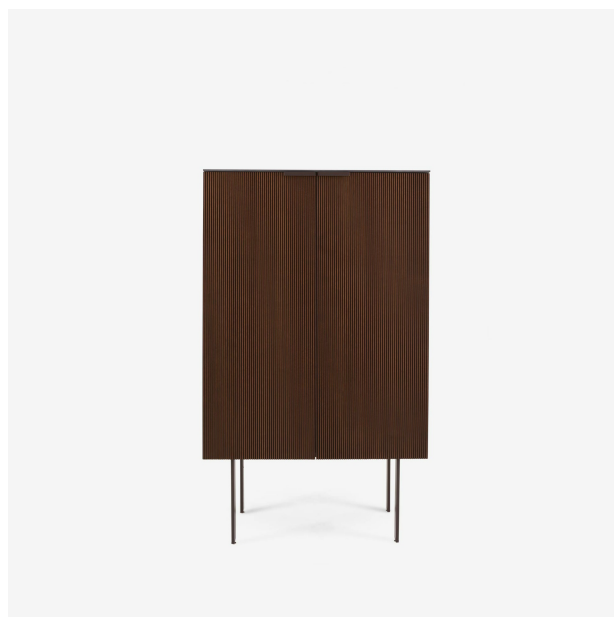

SELVANS

Designer

Christian Werner

Technical characteristics

PRODUCTS

CUPBOARD WITH DOORS C 65

Dimensions

Height 1,528 mm

Width 900 mm

Depth 450 mm

HALLWAY UNIT HANGING + SHOE STORAGE

Dimensions

Height 1,528 mm

Width 900 mm

Depth 450 mm

HALLWAY UNIT HANGING + SHOE STORAGE

More information on
www.ligne-roset.com

ligne roset®
depuis 1860

© Ligne Roset 2025