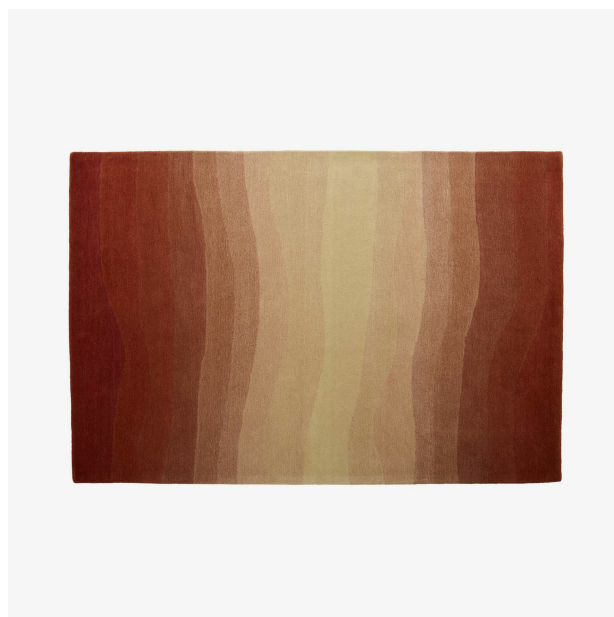

MIRAGE

Designer

Hélène Poiraud

Technical characteristics

PRODUCTS

RUG

Dimensions

Width 2,000 mm
Length 3,000 mm
Weight 30 kg