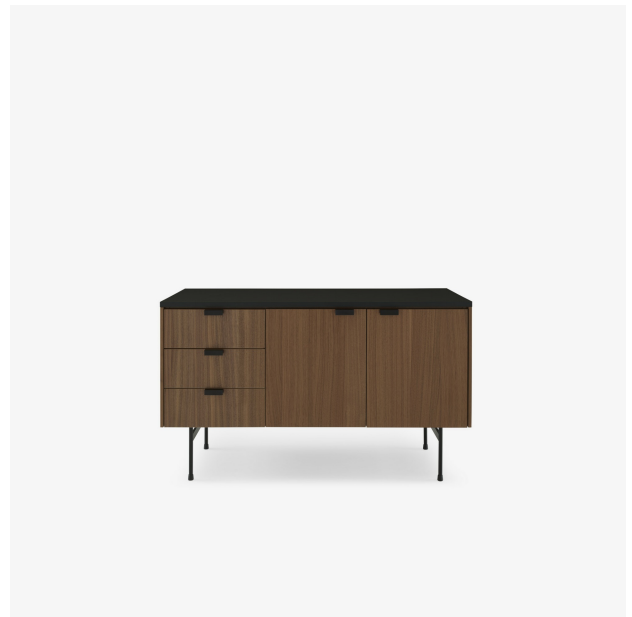

# TANIS

## Technical characteristics

**DESIGN PRODUCT :** In 2023, Ligne Roset is reissuing two models by Pierre Paulin created in 1954 to accompany the Tanis desk. The first one is the F061 sideboard and the second one is the F181 sofa end table/bedside table. These two pieces are in the same finishes as the Tanis desk.

#### Dimensions

Height 728 mm  
Width 1,220 mm  
Depth 533 mm  
Weight 79 kg

#### Dimensions

Height 453 mm  
Width 420 mm  
Depth 436 mm  
Weight 16 kg