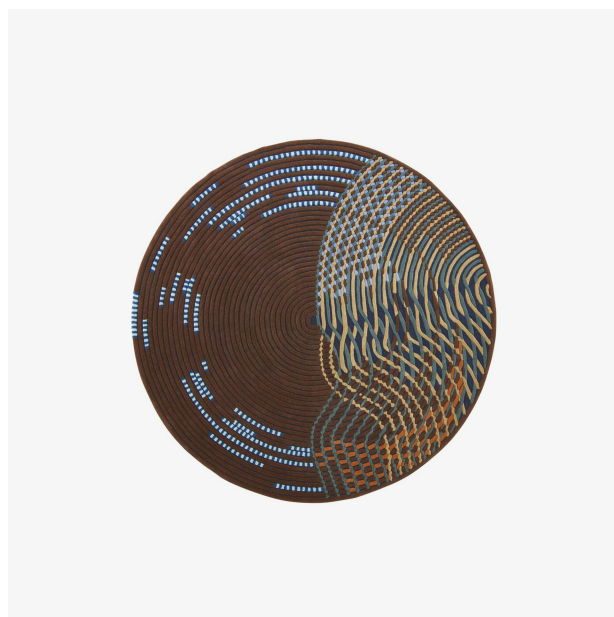

NOCTAMBULE

Designer

Constance Frapolli

Technical characteristics

PRODUCTS

RUG

Dimensions

Diameter 2,500 mm