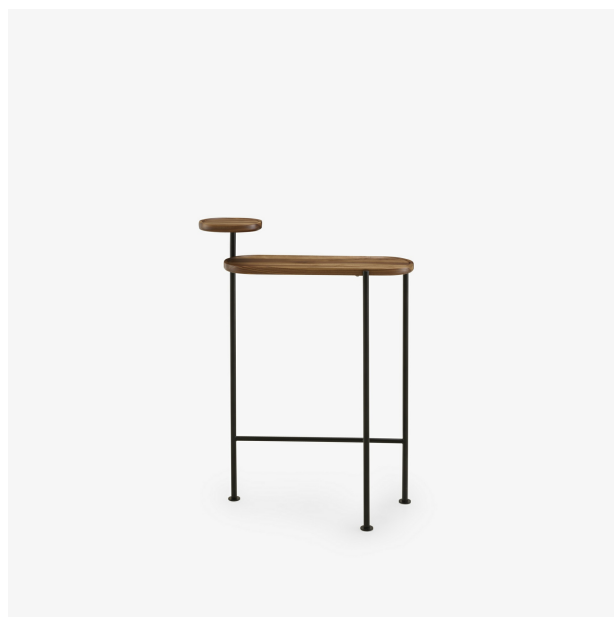

# LOOMY

Designer

Roberto Paoli

Technical characteristics

#### Dimensions

Height 925 mm

Width 680 mm

Depth 273 mm

Weight 5.65 kg

#### Dimensions

Height 1,840 mm

Width 320 mm

Depth 400 mm

Weight 8.6 kg