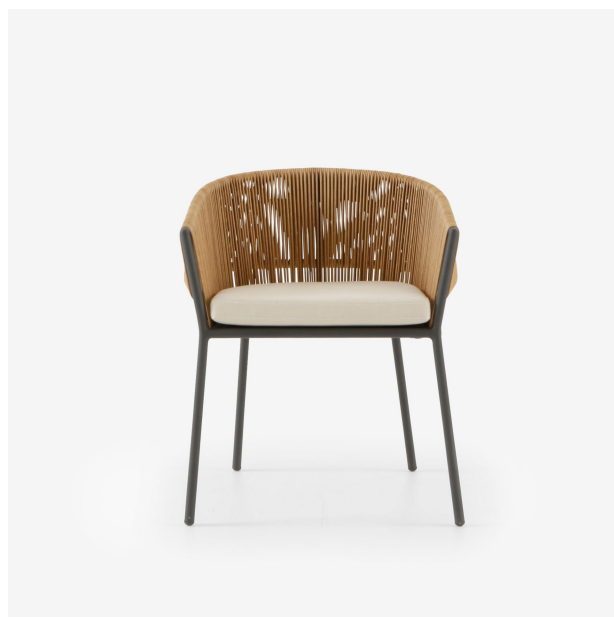

LAPEL

Designer

Busetti Garuti Redaelli

PRODUCTS

CARVER CHAIR

Dimensions

Height 755 mm
Width 620 mm
Depth 600 mm
Seat height 510 mm
Weight 8 kg
Seats 1 place

CHAIR

Dimensions

Height 760 mm
Width 620 mm
Depth 570 mm
Seat height 515 mm
Weight 7 kg
Seats 1 place

ARMCHAIR

Dimensions

Height 900 mm
Width 890 mm
Depth 840 mm
Seat height 440 mm
Weight 11 kg
Seats 1 place

LOW BAR CHAIR

Dimensions

Height 870 mm
Width 565 mm
Depth 525 mm
Seat height 695 mm
Weight 7.7 kg
Seats 1 place

More information on
www.ligne-roset.com

ligne roset[®]
depuis 1860

© Ligne Roset 2025

HIGH BAR CHAIR

Dimensions

Height 980 mm

Width 565 mm

Depth 525 mm

Seat height 805 mm

Weight 8.1 kg

Seats 1 place

Technical characteristics