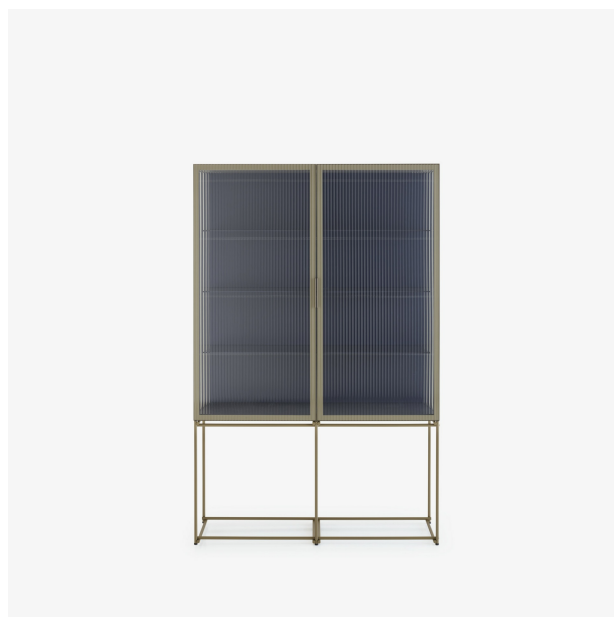

CANALETTO DISPLAY CABINET

Designer

Mauro Lipparini

Technical characteristics

PRODUCTS

DISPLAY CABINET 2 DOORS K 8

Dimensions

Height 1,550 mm

Width 1,000 mm

Depth 305 mm

Weight 77 kg

2-DOOR CHEST CLEAR GLASS FRONT K 7

Dimensions

Height 1,230 mm

Width 1,350 mm

Depth 420 mm

Weight 93 kg

3-DOOR SIDEBOARD CLEAR GLASS FRONT K 6

More information on
www.ligne-roset.com

ligne roset[®]
depuis 1860

© Ligne Roset 2025

**Dimensions**

Height 1,000 mm

Width 2,020 mm

Depth 420 mm

Weight 129 kg

CHEST WITH 2 FLAP DOORS CLEAR GLASS FRONT**K 5****Dimensions**

Height 610 mm

Width 2,020 mm

Depth 420 mm

Weight 83 kg