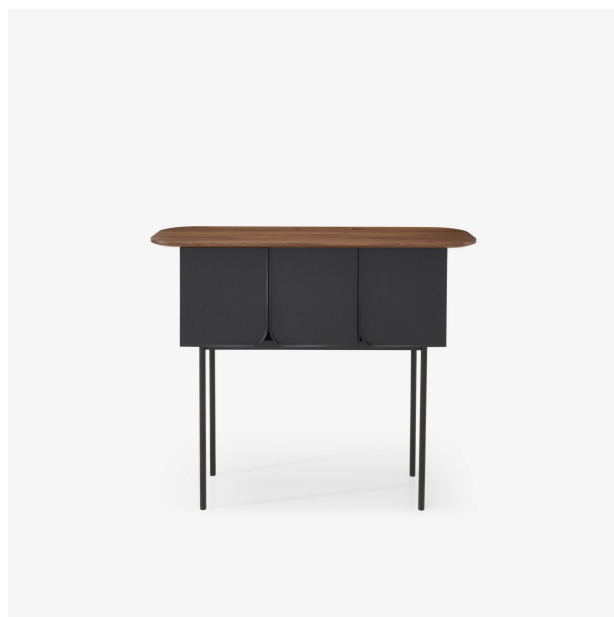

AUBE

Designer

Valentine Maupetit

Technical characteristics

PRODUCTS

CONSOLE TABLE 3 DOORS

Dimensions

Height 915 mm

Width 1,130 mm

Depth 380 mm

Weight 35 kg