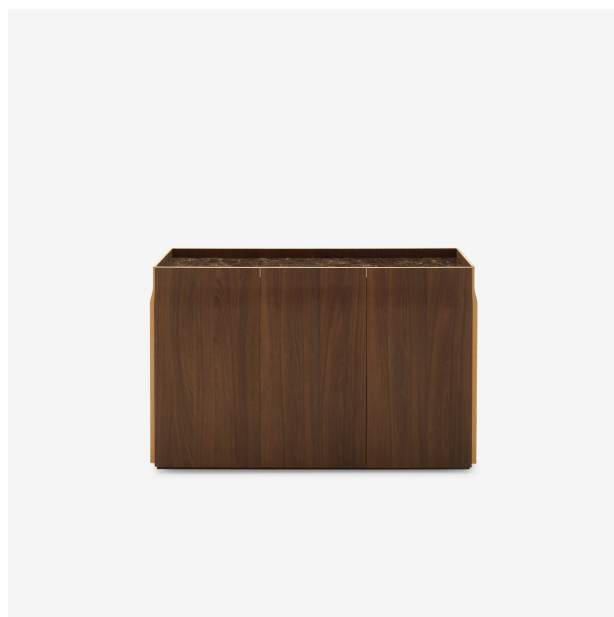

UTOPIA

Designer

Eric Jourdan

Technical characteristics

PRODUCTS

3-DOOR SIDEBOARD VERDE MARBLE TOP

Dimensions

Height 980 mm

Width 1,560 mm

Depth 450 mm

Weight 156 kg

3-DOOR SIDEBOARD EMPERADOR CERAMIC STONEWARE TOP

Dimensions

Height 980 mm

Width 1,560 mm

Depth 450 mm

Weight 130 kg

3-DOOR SIDEBOARD TOP IN WHITE MARBLE-

More information on
www.ligne-roset.com

ligne roset[®]
depuis 1860

© Ligne Roset 2025

EFFECT CERAMIC STONEWARE

Dimensions

Height 980 mm
Width 1,560 mm
Depth 450 mm
Weight 132 kg

4-DOOR SIDEBOARD VERDE MARBLE TOP

Dimensions

Height 980 mm
Width 2,060 mm
Depth 450 mm
Weight 196 kg

4-DOOR SIDEBOARD EMPERADOR CERAMIC STONEWARE TOP

Dimensions

Height 980 mm
Width 2,060 mm
Depth 450 mm
Weight 163 kg